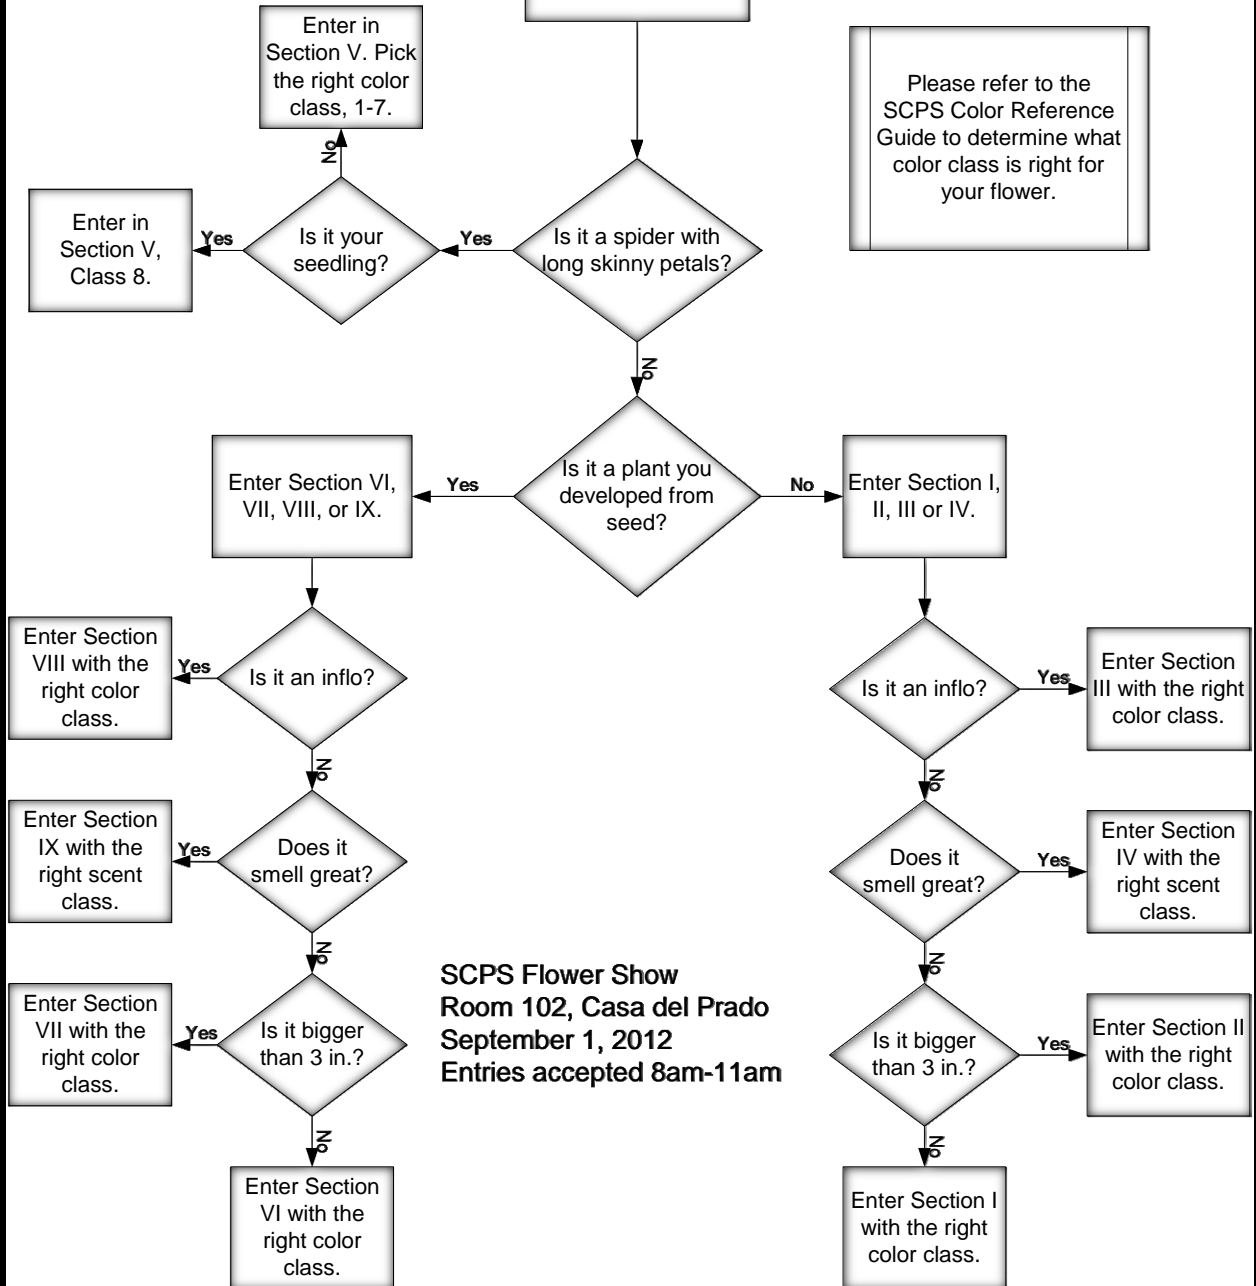

## How to pick the right section to enter in the flower show:

### Start here:

You want to enter your flower but you don't know how.

Please refer to the SCPS Color Reference Guide to determine what color class is right for your flower.

SCPS Flower Show  
 Room 102, Casa del Prado  
 September 1, 2012  
 Entries accepted 8am-11am